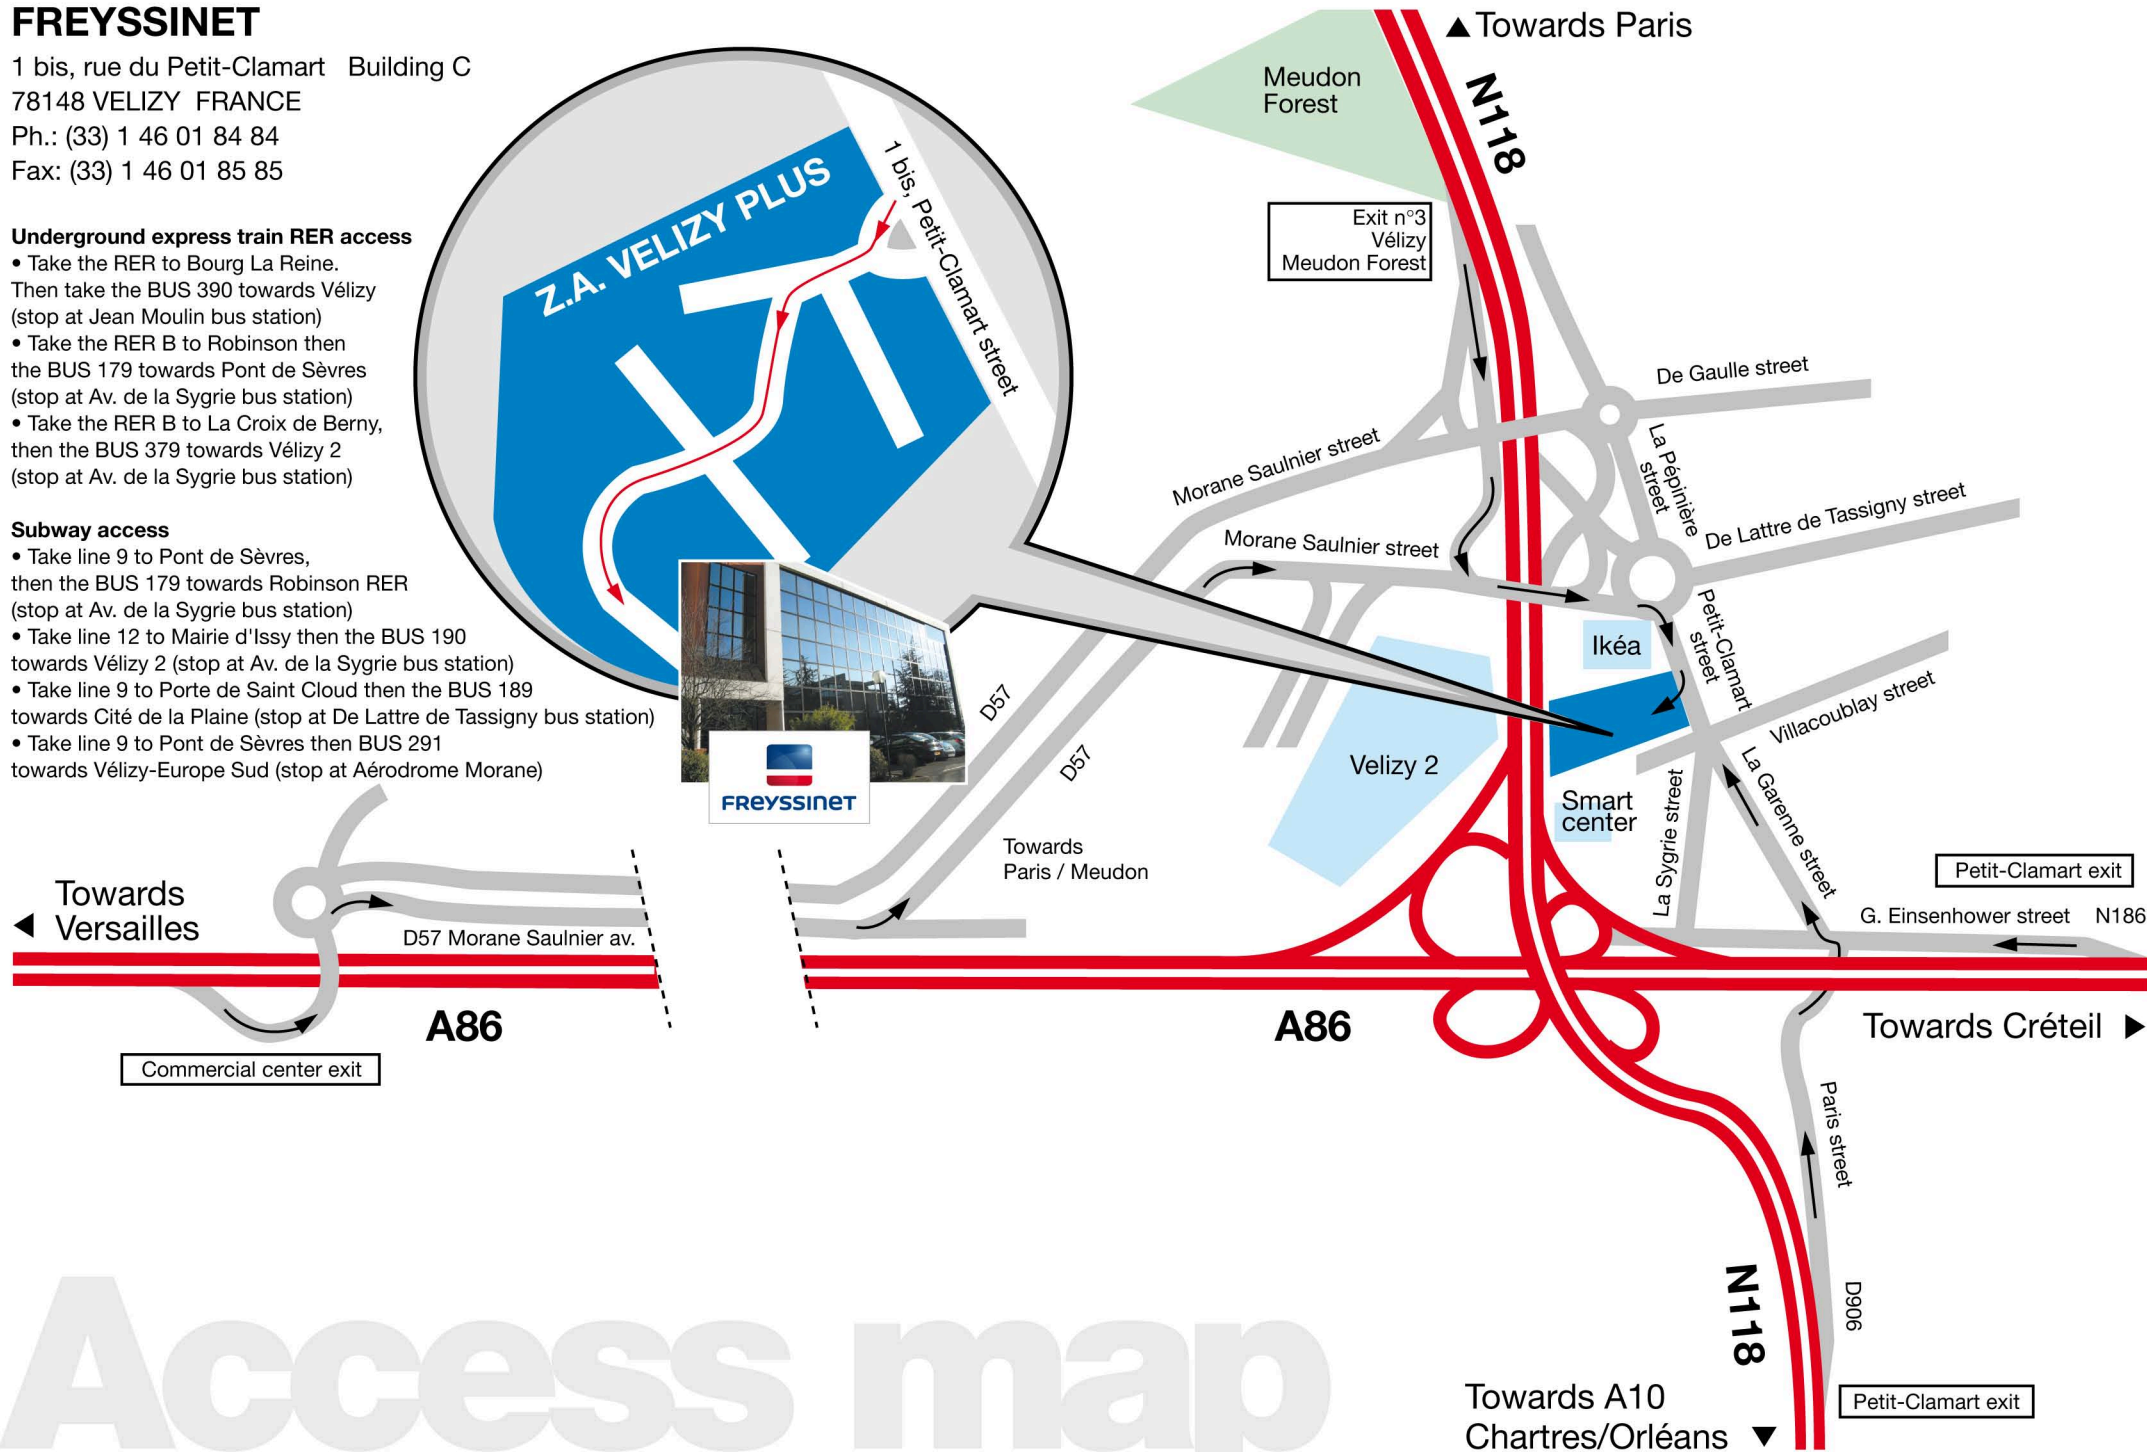

FREYSSINET

1 bis, rue du Petit-Clamart Building C
78148 VELIZY FRANCE
Ph.: (33) 1 46 01 84 84
Fax: (33) 1 46 01 85 85

Underground express train RER access

- Take the RER to Bourg La Reine. Then take the BUS 390 towards Vélizy (stop at Jean Moulin bus station)
- Take the RER B to Robinson then the BUS 179 towards Pont de Sèvres (stop at Av. de la Sygrie bus station)
- Take the RER B to La Croix de Berny, then the BUS 379 towards Vélizy 2 (stop at Av. de la Sygrie bus station)

Subway access

- Take line 9 to Pont de Sèvres, then the BUS 179 towards Robinson RER (stop at Av. de la Sygrie bus station)
- Take line 12 to Mairie d'Issy then the BUS 190 towards Vélizy 2 (stop at Av. de la Sygrie bus station)
- Take line 9 to Porte de Saint Cloud then the BUS 189 towards Cité de la Plaine (stop at De Lattre de Tassigny bus station)
- Take line 9 to Pont de Sèvres then BUS 291 towards Vélizy-Europe Sud (stop at Aéroport Morane)

Access map