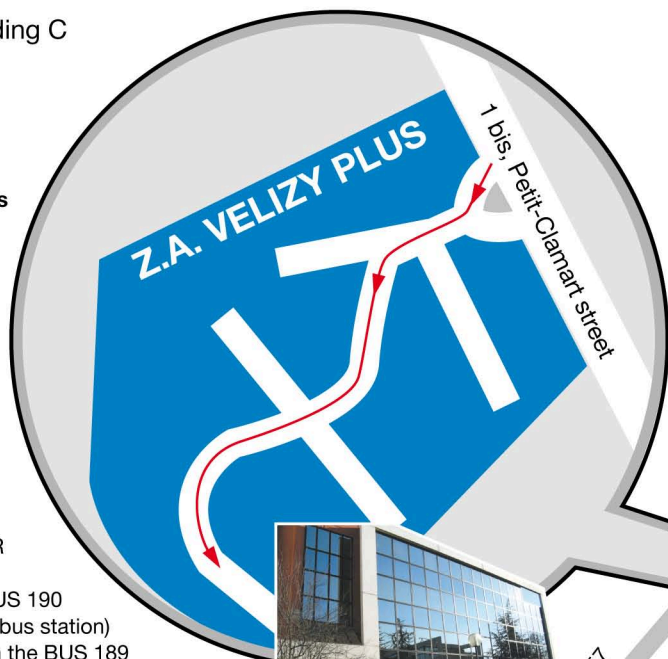

FREYSSINET

1 bis, rue du Petit-Clamart Building C
78148 VELIZY FRANCE
Ph.: (33) 1 46 01 84 84
Fax: (33) 1 46 01 85 85

Underground express train RER access

- Take the RER to Bourg La Reine. Then take the BUS 390 towards Vélizy (stop at Jean Moulin bus station)
- Take the RER B to Robinson then the BUS 179 towards Pont de Sèvres (stop at Av. de la Sygrie bus station)
- Take the RER B to La Croix de Berny, then the BUS 379 towards Vélizy 2 (stop at Av. de la Sygrie bus station)

Subway access

- Take line 9 to Pont de Sèvres, then the BUS 179 towards Robinson RER (stop at Av. de la Sygrie bus station)
- Take line 12 to Mairie d'Issy then the BUS 190 towards Vélizy 2 (stop at Av. de la Sygrie bus station)
- Take line 9 to Porte de Saint Cloud then the BUS 189 towards Cité de la Plaine (stop at De Lattre de Tassigny bus station)
- Take line 9 to Pont de Sèvres then BUS 291 towards Vélizy-Europe Sud (stop at Aéroport Morane)

Access map