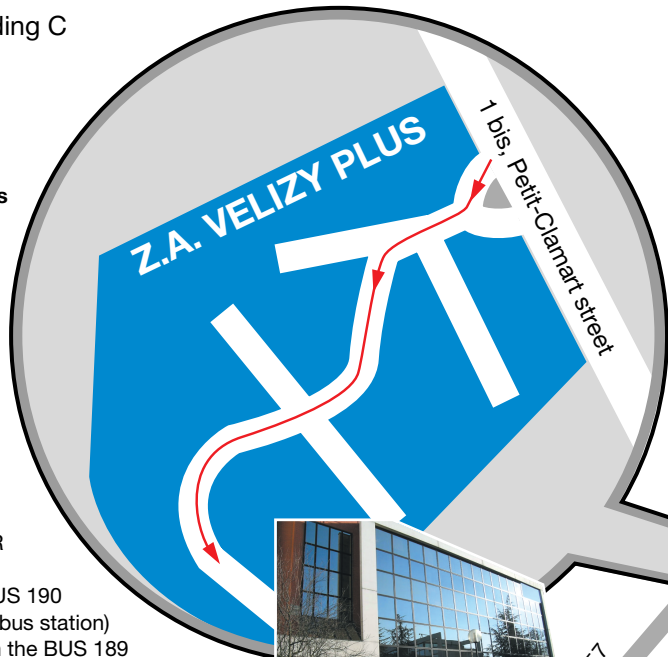

FREYSSINET

1 bis, rue du Petit-Clamart Building C
 78148 VELIZY FRANCE
 Ph.: (33) 1 46 01 84 84
 Fax: (33) 1 46 01 85 85

Underground express train RER access

- Take the RER to Bourg La Reine. Then take the BUS 390 towards Vélizy (stop at Jean Moulin bus station)
- Take the RER B to Robinson then the BUS 179 towards Pont de Sèvres (stop at Av. de la Sygrie bus station)
- Take the RER B to La Croix de Berny, then the BUS 379 towards Vélizy 2 (stop at Av. de la Sygrie bus station)

Subway access

- Take line 9 to Pont de Sèvres, then the BUS 179 towards Robinson RER (stop at Av. de la Sygrie bus station)
- Take line 12 to Mairie d'Issy then the BUS 190 towards Vélizy 2 (stop at Av. de la Sygrie bus station)
- Take line 9 to Porte de Saint Cloud then the BUS 189 towards Cité de la Plaine (stop at De Lattre de Tassigny bus station)
- Take line 9 to Pont de Sèvres then BUS 291 towards Vélizy-Europe Sud (stop at Aéroport Morane)

Access map