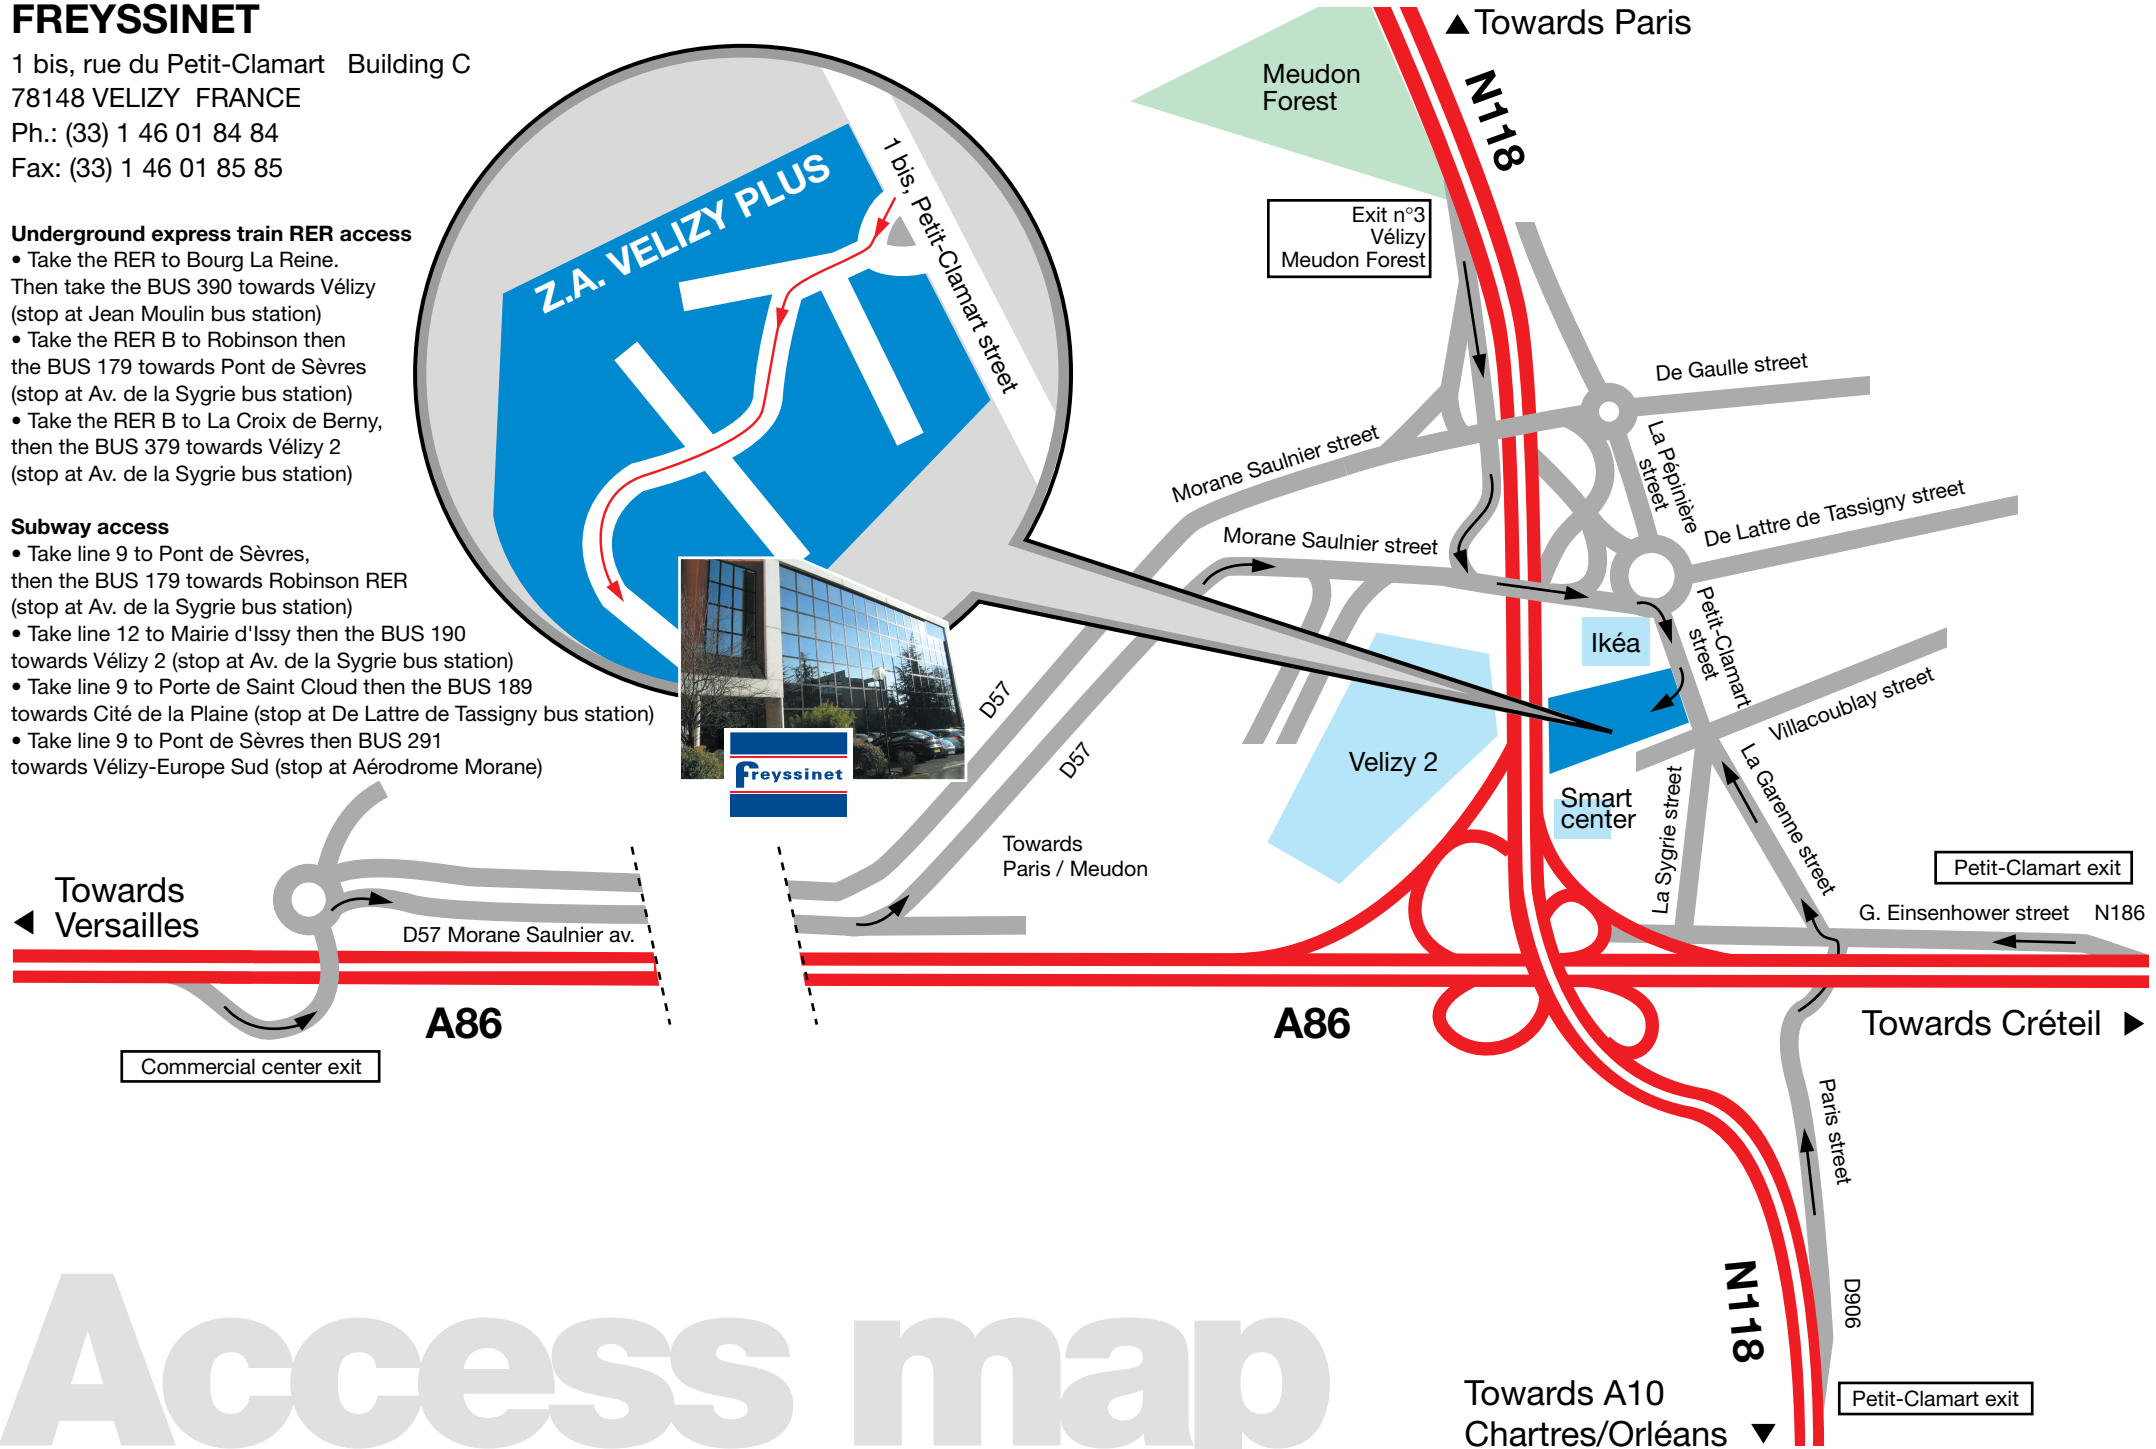

FREYSSINET

1 bis, rue du Petit-Clamart Building C
 78148 VELIZY FRANCE
 Ph.: (33) 1 46 01 84 84
 Fax: (33) 1 46 01 85 85

Underground express train RER access

- Take the RER to Bourg La Reine. Then take the BUS 390 towards Vélizy (stop at Jean Moulin bus station)
- Take the RER B to Robinson then the BUS 179 towards Pont de Sèvres (stop at Av. de la Sygrie bus station)
- Take the RER B to La Croix de Berny, then the BUS 379 towards Vélizy 2 (stop at Av. de la Sygrie bus station)

Subway access

- Take line 9 to Pont de Sèvres, then the BUS 179 towards Robinson RER (stop at Av. de la Sygrie bus station)
- Take line 12 to Mairie d'Issy then the BUS 190 towards Vélizy 2 (stop at Av. de la Sygrie bus station)
- Take line 9 to Porte de Saint Cloud then the BUS 189 towards Cité de la Plaine (stop at De Lattre de Tassigny bus station)
- Take line 9 to Pont de Sèvres then BUS 291 towards Vélizy-Europe Sud (stop at Aéroport Morane)

Access map